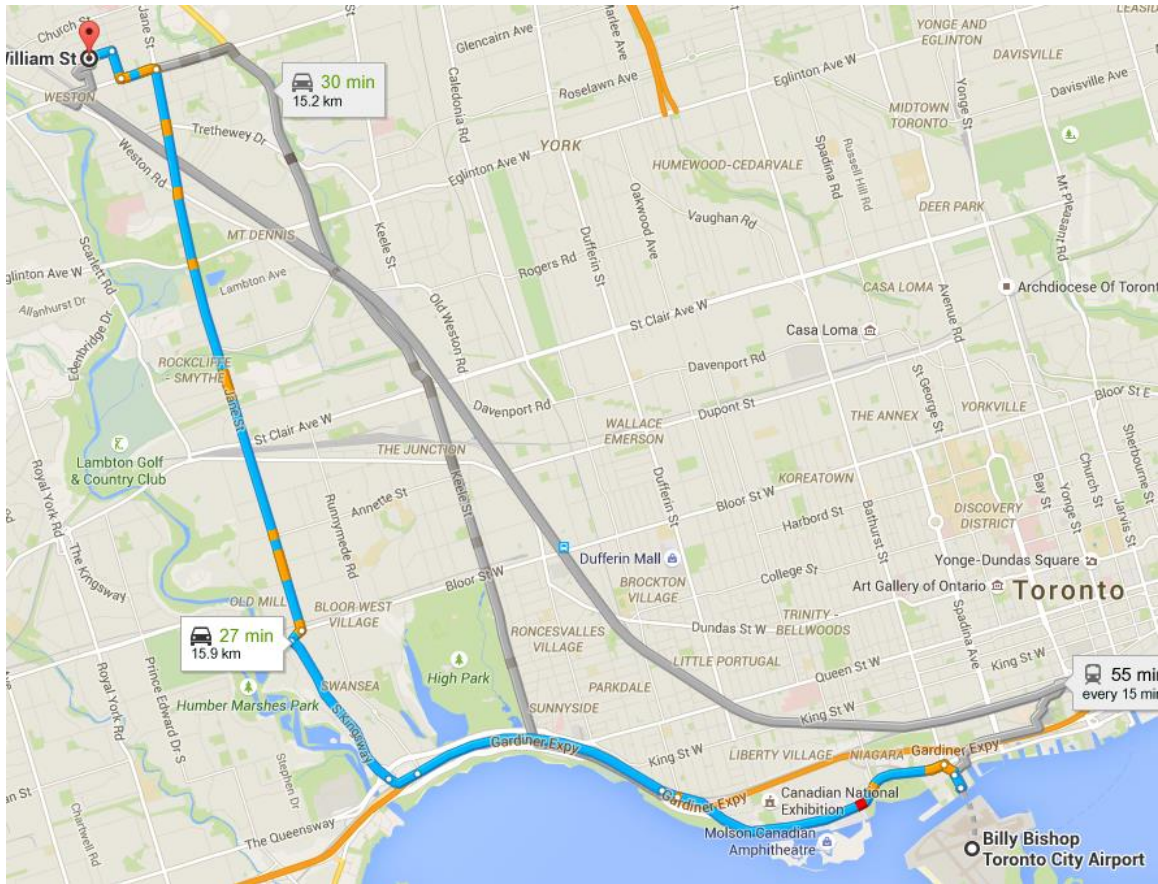

Merge onto ON-401 E

Keep right at the fork to stay on ON-401 E

Follow signs for Islington Avenue/Weston Road/Black Creek Drive

Take exit 359 toward Black Creek Drive

Merge onto ON-400 S

Take the Jane Street exit

Turn right onto Jane St

Continue on Jane St south for 1km and make right onto William Street (2 lights before Lawrence Avenue)

From Island Airport By Car:

Take the Gardiner Expressway W ramp
Merge onto Gardiner Expy W
Take the South Kingsway exit
Continue onto S Kingsway
Turn right onto Bloor St W
Turn left onto Jane St
Turn left onto William Street

By Train and Bus:

TTC:

Take the Subway to Lawrence West

Take 52A, 52F, 52G Bus

Exit at Pine St (Head north and make a left on William Street – 7 mins)

Take the Subway to Jane

Take 35 Bus

Exit at John St (Walk south until William Street and make right – 9 mins)

GO from Union Station:

Take the Kitchener Line

Exit at Weston Station

Turn Right on Lawrence Avenue

Turn left onto Ralph Street

Turn left onto MacDonal Ave

Turn right onto Spring mount Ave

Turn right onto Wadsworth Blvd