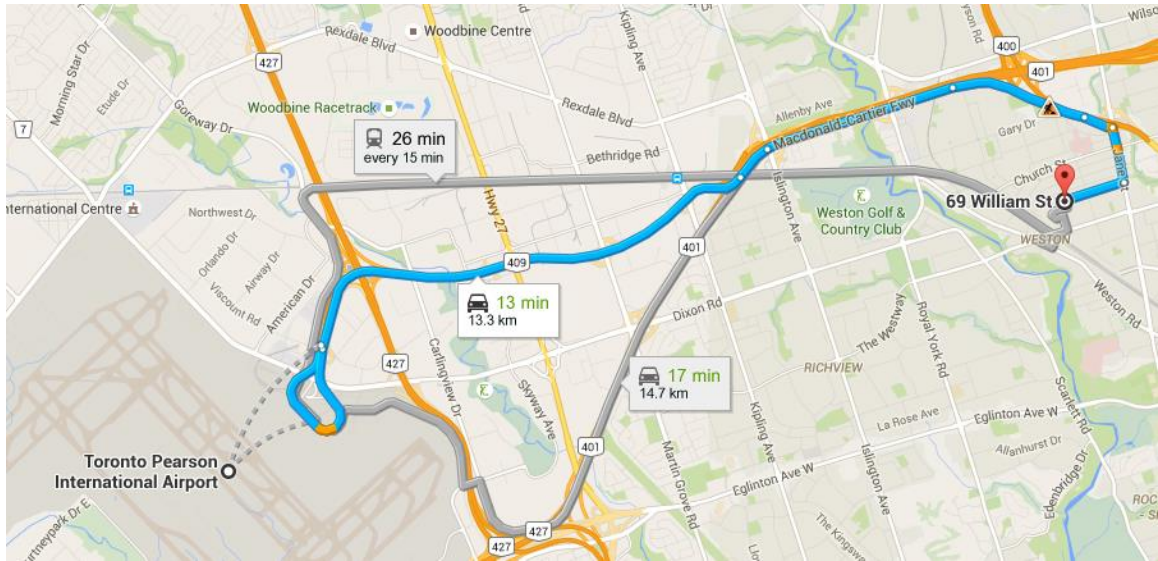

From Pearson International Airport By Car:

Merge onto ON-401 E

Keep right at the fork to stay on ON-401 E

Follow signs for Islington Avenue/Weston Road/Black Creek Drive

Take exit 359 toward Black Creek Drive

Merge onto ON-400 S

Take the Jane Street exit

Turn right onto Jane St

Continue on Jane St south for 1km and make right onto William Street (2 lights before Lawrence Avenue)