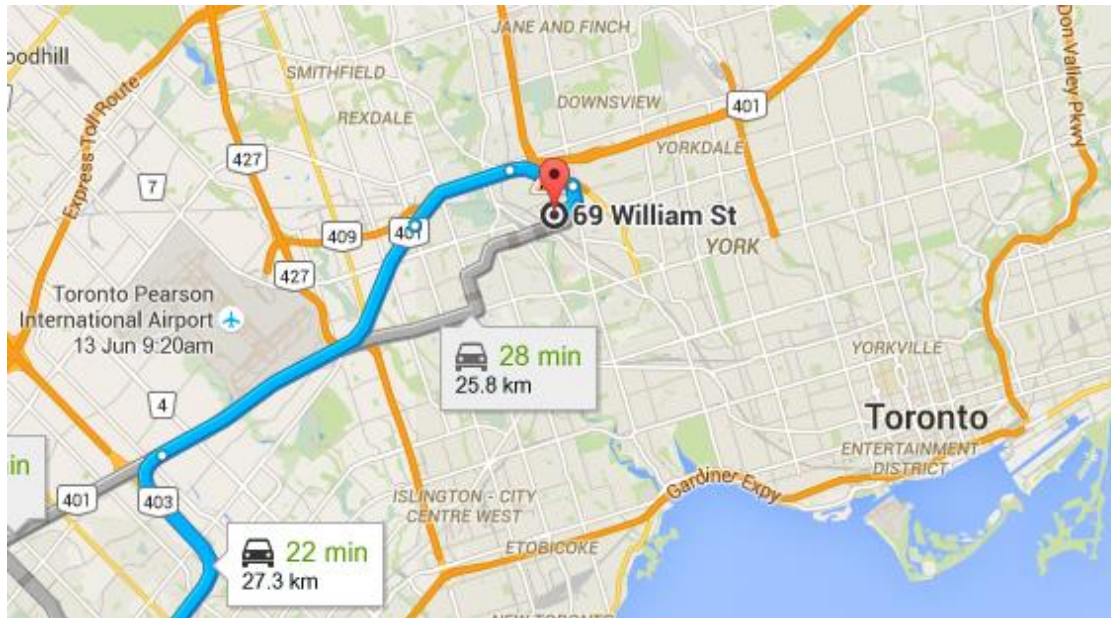

Divine Retreat Centre Toronto
69 William Street, Toronto ON M9N 2G6

By Car

From West:

Merge onto ON-401 E
Keep right at the fork to stay on ON-401 E
Follow signs for Islington Avenue/Weston Road/Black Creek Drive
Take exit 359 toward Black Creek Drive
Merge onto ON-400 S
Take the Jane Street exit
Turn right onto Jane St
Continue on Jane St south for 1km and make right onto William Street (2 lights before Lawrence Avenue)

From East

Merge onto ON-401 W
Take exit 359 toward Black Creek Drive
Merge onto ON-400 S
Take the Jane Street exit
Turn right onto Jane St
Continue on Jane St south for 1km and make right onto William Street (2 lights before Lawrence Avenue)

By Train and Bus:

TTC:

Take the Subway to Lawrence West

Take 52A, 52F, 52G Bus

Exit at Pine St (Head north and make a left on William Street – 7 mins)

Take the Subway to Jane

Take 35 Bus

Exit at John St (Walk south until William Street and make right – 9 mins)

GO from Union Station:

Take the Kitchener Line

Exit at Weston Station

Turn Right on Lawrence Avenue

Turn left onto Ralph Street

Turn left onto MacDonal Ave

Turn right onto Spring mount Ave

Turn right onto Wadsworth Blvd