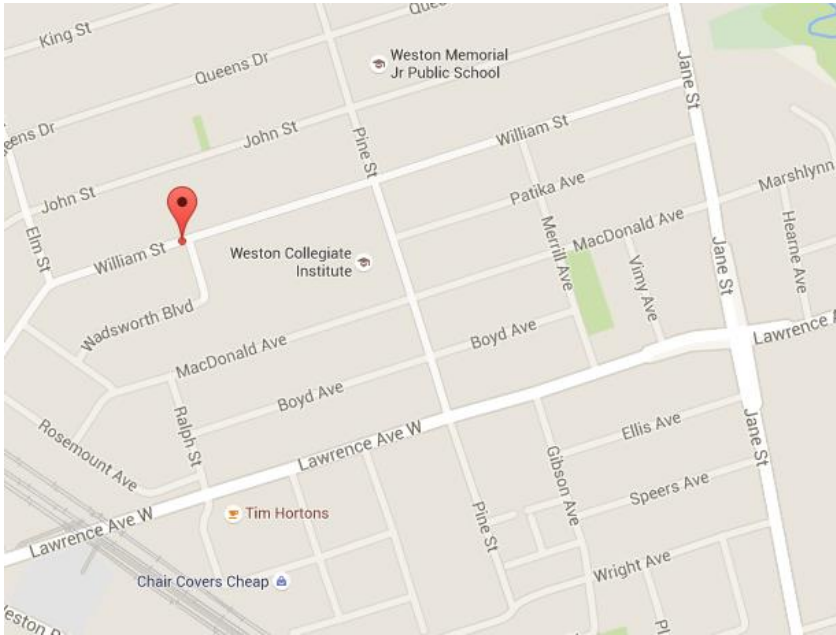

Merge onto ON-401 E

Keep right at the fork to stay on ON-401 E

Follow signs for Islington Avenue/Weston Road/Black Creek Drive

Take exit 359 toward Black Creek Drive

Merge onto ON-400 S

Take the Jane Street exit

Turn right onto Jane St

Continue on Jane St south for 1km and make right onto William Street (2 lights before Lawrence Avenue)

From Island Airport By Car:

Take the Gardiner Expressway W ramp
Merge onto Gardiner Expy W
Take the South Kingsway exit
Continue onto S Kingsway
Turn right onto Bloor St W
Turn left onto Jane St
Turn left onto William Street

By Train and Bus:

TTC:

Take the Subway to Lawrence West

Take 52A, 52F, 52G Bus

Exit at Pine St (Head north and make a left on William Street – 7 mins)

Take the Subway to Jane

Take 35 Bus

Exit at John St (Walk south until William Street and make right – 9 mins)

GO from Union Station:

Take the Kitchener Line

Exit at Weston Station

Turn Right on Lawrence Avenue

Turn left onto Ralph Street

Turn left onto MacDonal Ave

Turn right onto Spring mount Ave

Turn right onto Wadsworth Blvd